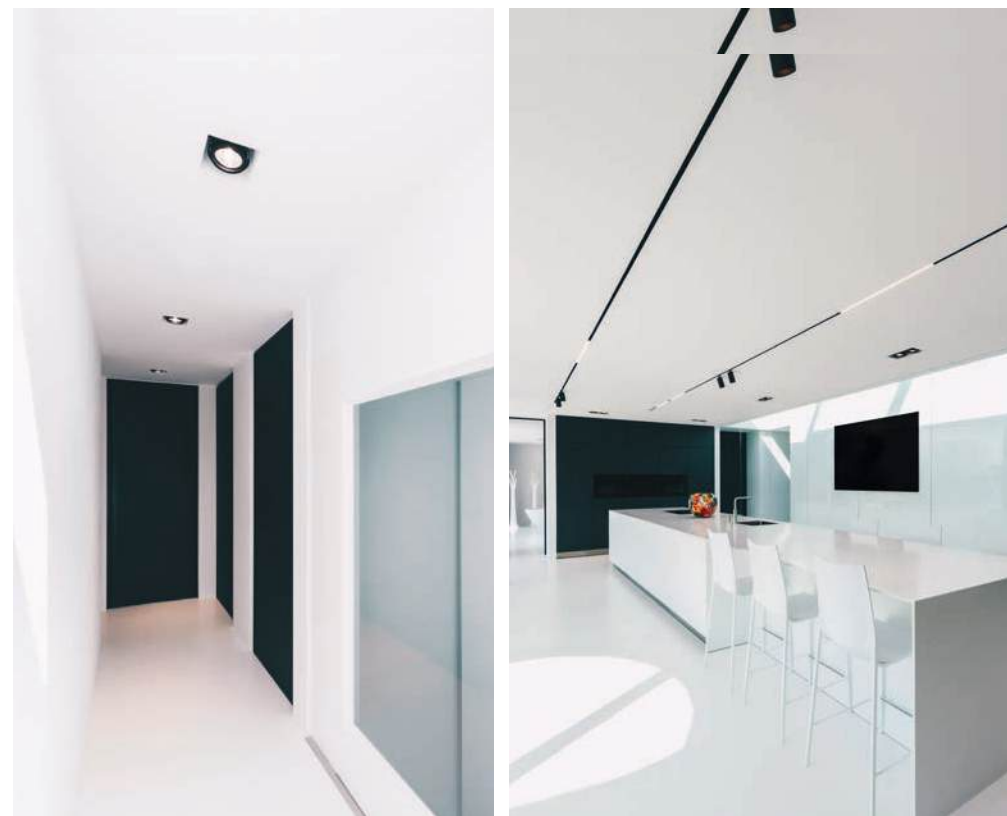

Villa
Zeeland | Netherlands

seamless. timeless. elegant.

OWAplan contributes to the minimalist design of the rooms in this private villa in Zeeland. Seamless surfaces create a timeless elegance and room acoustics that invite you to relax.