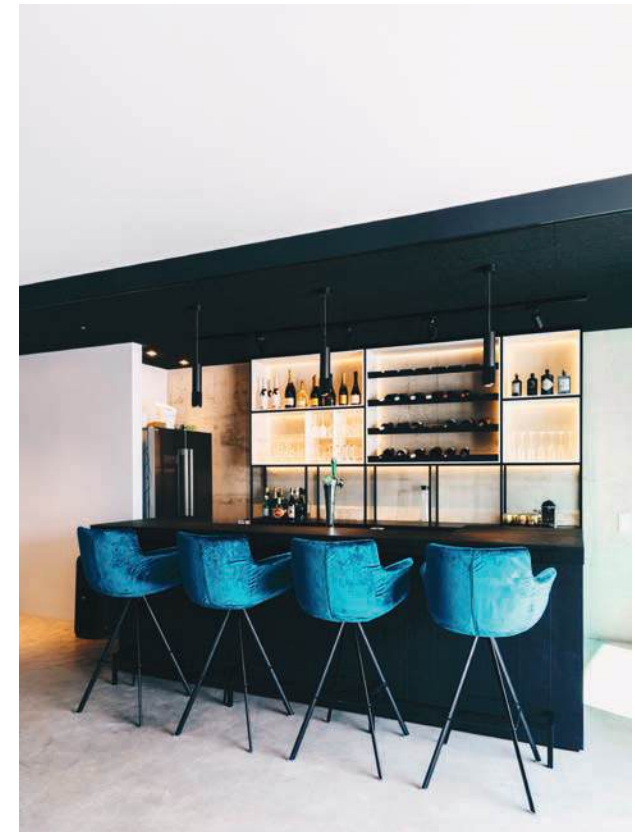

The clear lines of the architecture open up the room to the garden and create a welcoming, spacious atmosphere.